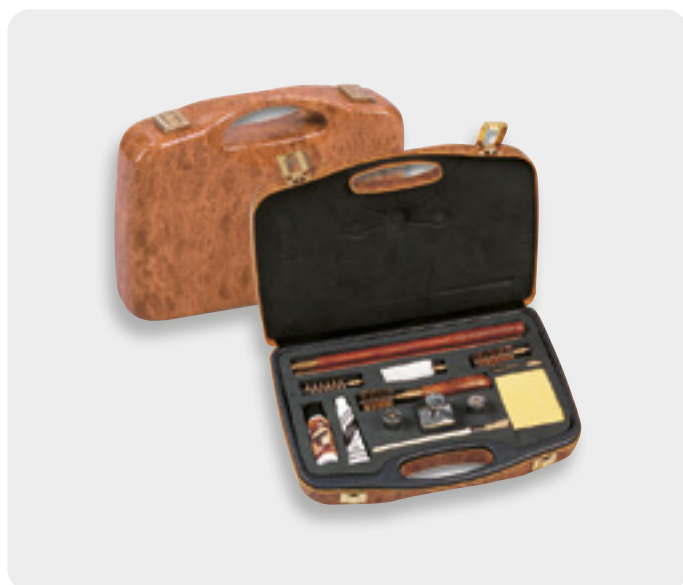

Essential

cm 32 x 20 x 7

5039

Essential: per carabina

cm 28 x 6 x 3

5041

The Original

cm 30 x 22 x 4.5

2029 KIT

The Original

cm 32 x 19 x 7.5

5024

The Original

cm 29.5 x 12 x 4.5

Cases for other accessories
Valigie per altri accessori

5014